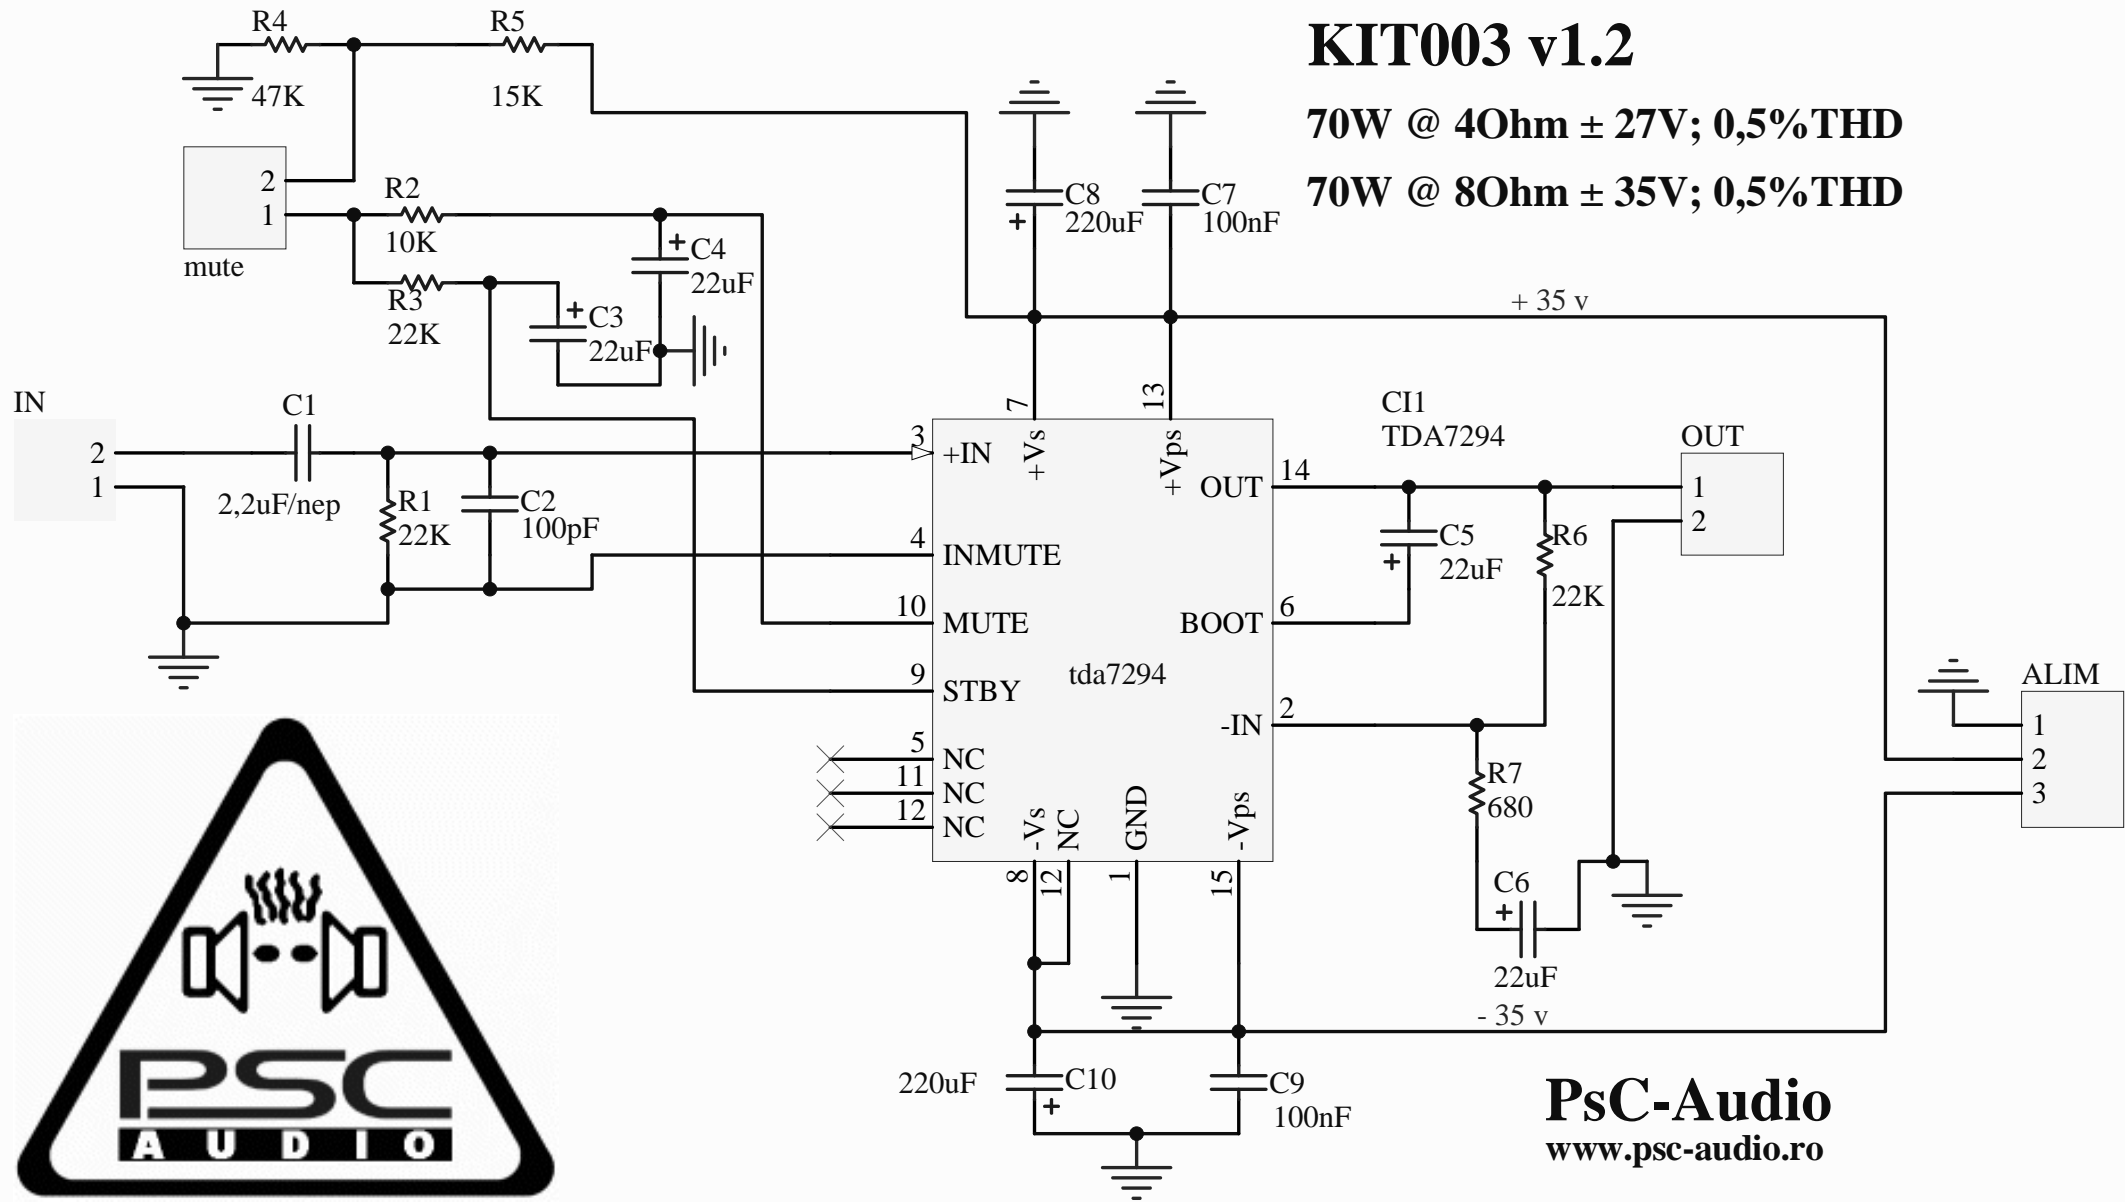

KIT003 v1.2

70W @ 40ohm ± 27V; 0,5%THD

70W @ 80ohm ± 35V; 0,5%THD

PSC-Audio
www.psc-audio.ro